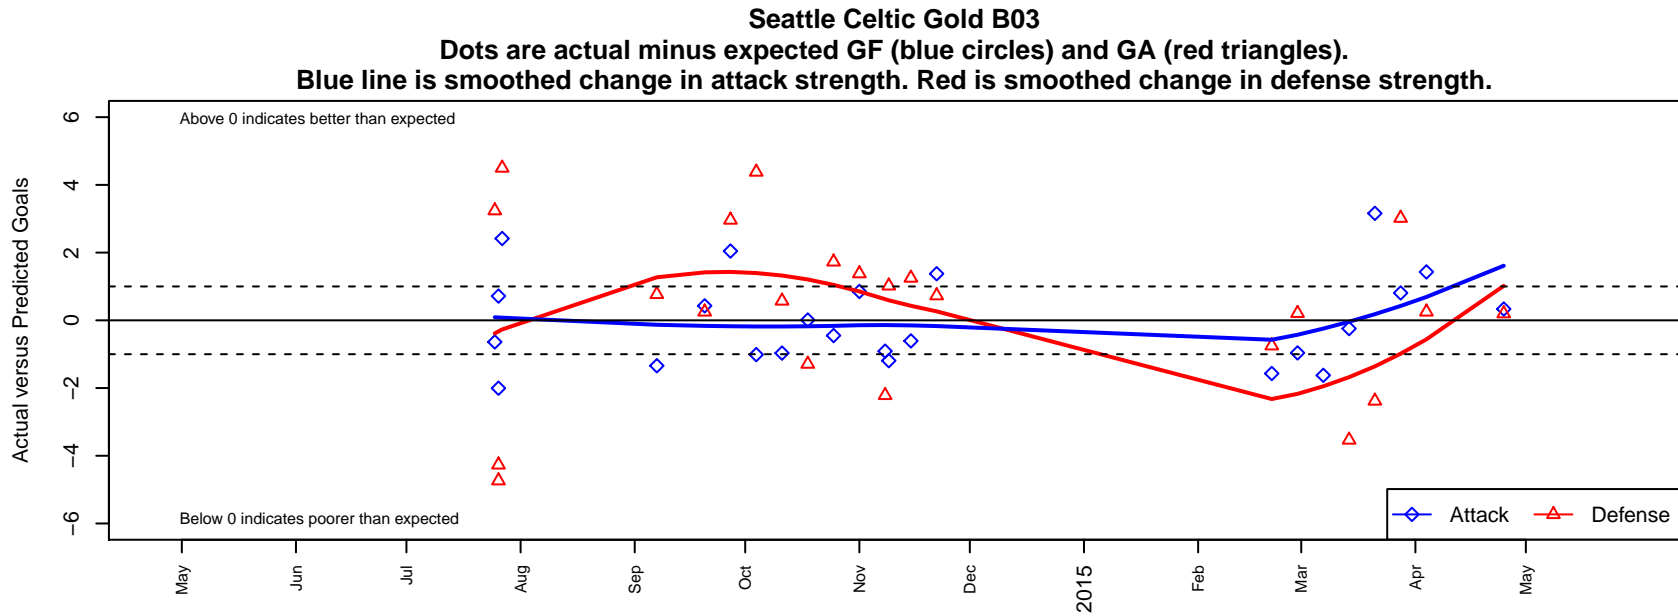

Seattle Celtic Gold B03

Seattle Celtic
 Seattle, WA
 B03 total strength=-57
 attack=0.12 defense=0.02
 fall league = PSPL Copa U11
 spr league = Spr PSPL Copa U11

alt names used:
 Seattle Celtic B03 Gold
 Seattle Celtic B03 Gold
 Seattle Celtic B03 Gold

Venues played:
 2014 Crossfire Select Cup BU11 Bronze
 2014 PSPL Copa U11
 2014 Spr PSPL Copa U11

**attack and defense variance (black dot)
relative to other teams
and top 10 in region**

**attack and defense rating
relative to others at age
and all opponents in last 13 months**