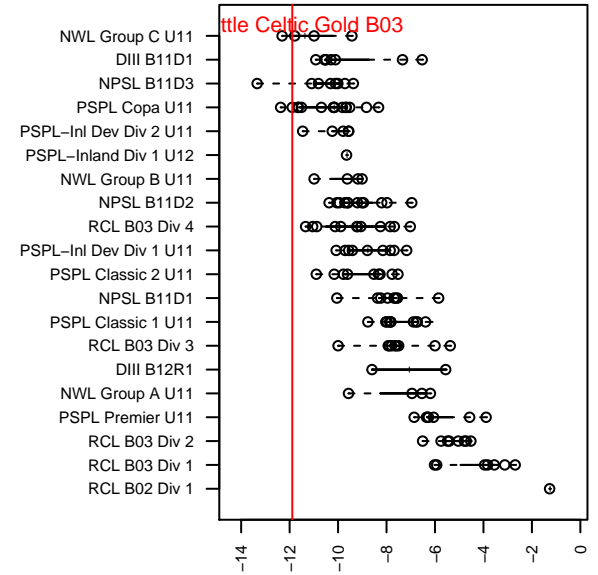

Seattle Celtic Gold B03

Seattle Celtic
 Seattle, WA
 B03 total strength=-57
 attack=0.12 defense=0.02
 fall league = PSPL Copa U11
 spr league = Spr PSPL Copa U11

alt names used:
 Seattle Celtic B03 Gold
 Seattle Celtic B03 Gold
 Seattle Celtic B03 Gold

Venues played:
 2014 Crossfire Select Cup BU11 Bronze
 2014 PSPL Copa U11
 2014 Spr PSPL Copa U11

**attack and defense variance (black dot)
relative to other teams
and top 10 in region**

**attack and defense rating
relative to others at age
and all opponents in last 13 months**